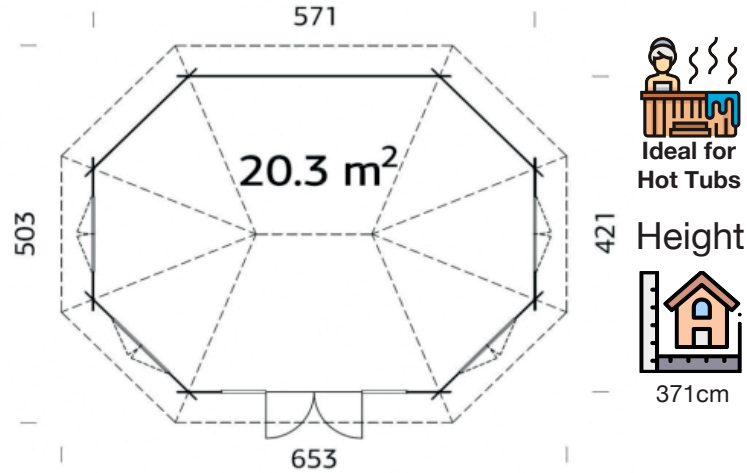

**NEW YORK**

The wonderful New York Log Cabin Summerhouse with 8 sides looks amazing in any garden setting. Owing to its fabulous shape and the number of windows the cabin offers tremendous natural light all around the cabin. The New York would make a great leisure/fitness room, is perfect for outside dining or would create a great office building.

421/571cm

44mm

53.5m<sup>3</sup>

20.3m<sup>2</sup>

114 x 186cm

90 x 123 (4)cm

19mm

16mm

N/A

**FULL SPECIFICATION**

<b>CABIN SIZE:</b>	421/571cm x 371cm	Wood Type:	Nordic Spruce
<b>WALL THICKNESS:</b>	44mm	Chalet Cut:	N/A
<b>VOLUME:</b>	53.5m <sup>3</sup>	Window Type:	Double Glass
<b>AREA:</b>	20.3m <sup>2</sup>	Window / Door Feature:	Rubber Seals & Silicone
<b>DOOR OPENING:</b>	114 x 186cm	Braces:	Wind Braces
<b>WINDOW OPENING:</b>	90 x 123 (4)cm	Roof Boards With:	Boards With Tongue & Groove
<b>FLOORS BOARDS:</b>	19mm	Guarantee:	5 Years
<b>ROOF BOARDS:</b>	16mm	Treated Foundation Joists:	Yes
<b>ROOF OVERHANG:</b>	N/A	<b>IDEAL FOR:</b>	Pavillion   Office   Study   Summer House
<b>UNDER PLANNING:</b>	No		